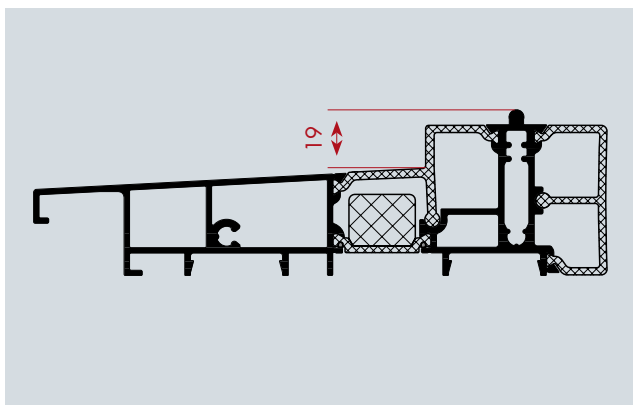

HS-PORTAL

The new hardware range
for larger lift and
slide doors

HS 200, HS 300, HS 400

The best solution: Thresholds from SIEGENIA-AUBI

Minor outlay - major results

With a 19 mm step the new threshold from SIEGENIA-AUBI provides handicapped accessibility to DIN 18025. With it there is nothing to stop you getting outside, and all without extra expense.

Every little detail counts

Underneath the new threshold, adaptor profiles cater for seamless linkage to normal commercial extension profiles allowing for a professional finish.

Perfect and functional from top to bottom