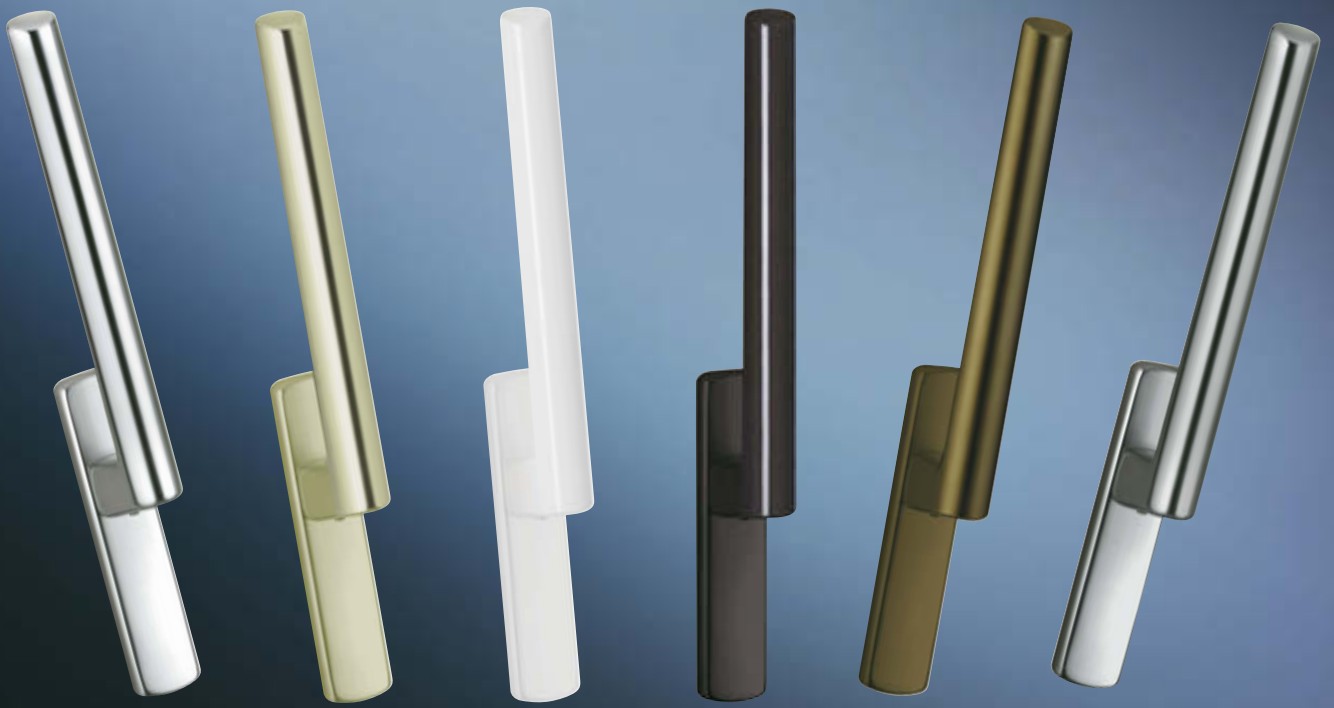

Looking good Perfect finish for all your needs

A design to grab hold of

We offer a large range of colours for handle and hardware covers to make the best of your timber, PVCu or aluminium lift & slide doors.

Whether the standard version, with profile cylinder, or for interior and exterior operation: these handle ranges offer the right choice for every installation. Simple to operate and completely reliable.