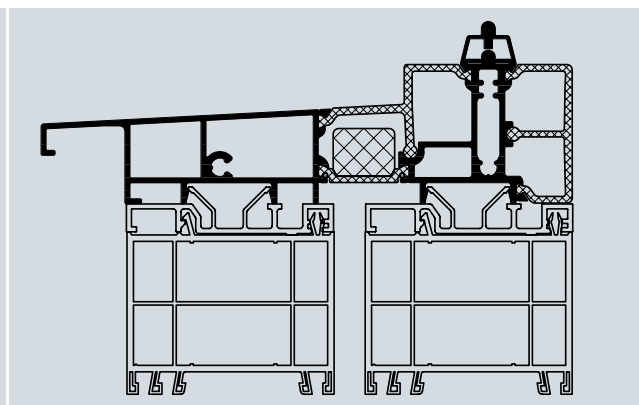

Every little detail counts

Underneath the new threshold, adaptor profiles cater for seamless linkage to normal commercial extension profiles allowing for a professional finish.